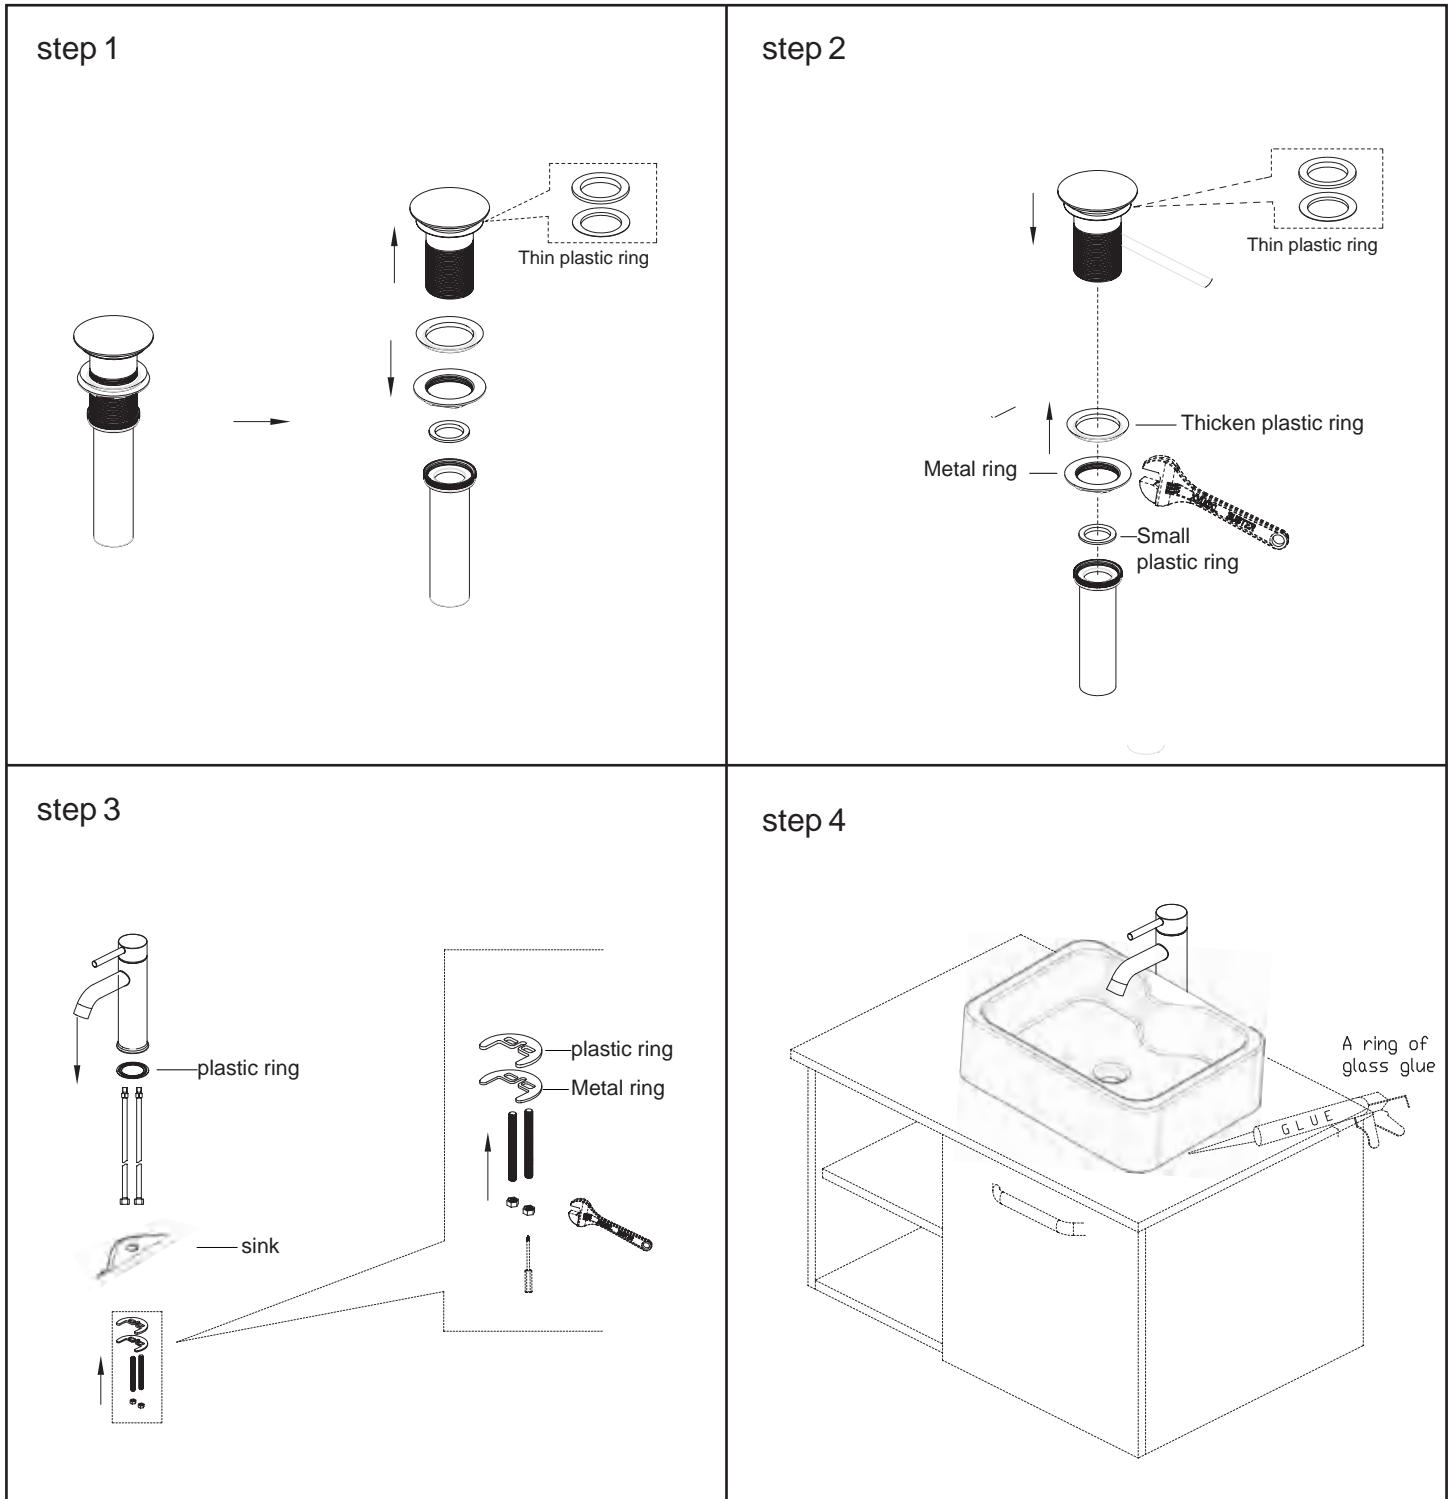

Package list

 <p>x1</p>	 <p>x1</p>	 <p>x1</p>
 <p>x1</p>	 <p>x1</p>	 <p>x1</p>
	 <p>x1</p>	 <p>adapter 1/2 to 3/8</p> <p>x2</p>
 <p>x1</p>	 <p>x1</p>	 <p>adapter 1/2 to 9/16</p> <p>x2</p>

Basin&Faucet Installing

Tip&Warnings

Don't over-tighten the water lines. It could damage the faucet. Certain dimensions of your vanity must be exact. The diameter of the tapping hole needs to be 1 3/8 in. The gap between the tapping hole and the drain hole needs to be 10 3/4 in.